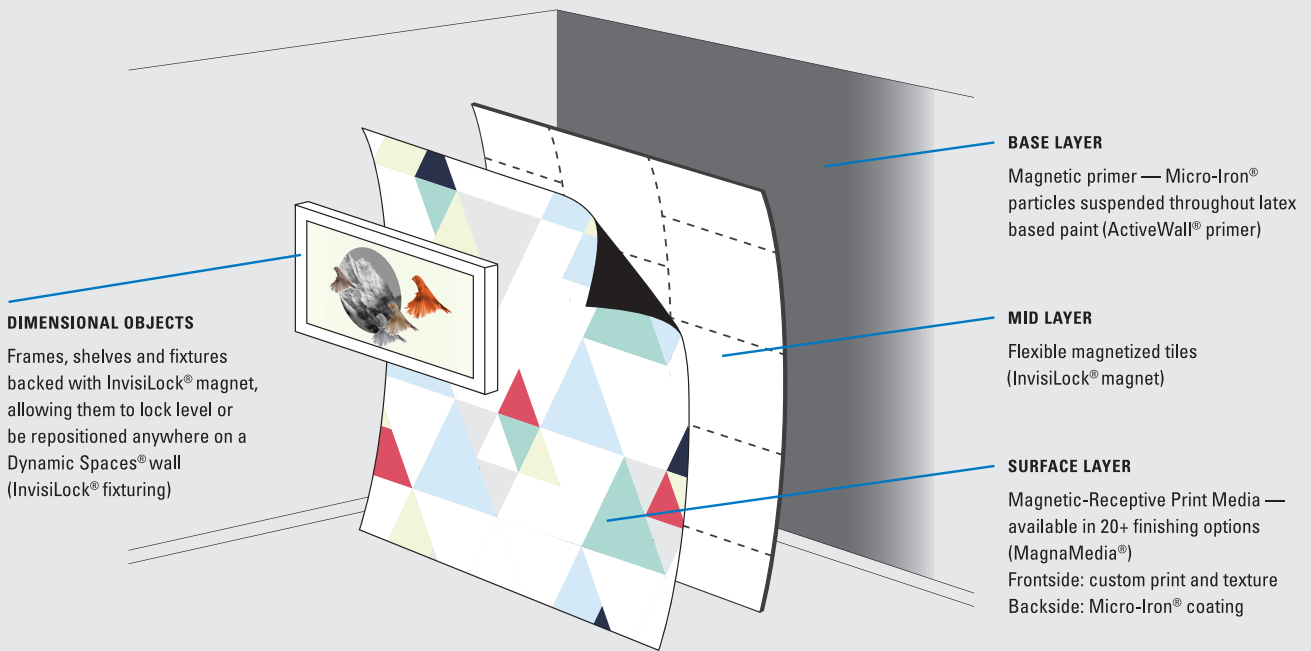

### High Performance Magnetic Dry-erase Layers

Sticky-notes just got a major upgrade — we call them Mindlayers. Designed for use with our wall-to-wall high performance dry-erase, these magnetic dry-erase productivity aids are a reusable so you can brainstorm and collaborate endlessly without harming the planet. Mindlayers are available in a wide range of colors, shapes, sizes and templates, and can be custom printed to fit your unique work flow.

## Interactive Modular Wallcoverings

ModuLayer magnetic wallcoverings bring the idea of 'play' to textiles for home, office and more. Easily move the magnetic layers around to create unique patterns as often as you feel inspired. These unique interactive wallcoverings are available in a range of designs and can also be custom printed.

## Repositionable Shelf, Locks in Place

There are a wide range of possibilities for compatible accessories and fixtures that can be customized for Dynamic Spaces. These include shelving, marker holders, frames, plant holders and more that lock level onto the wall using our patented InvisiLock magnet technology.